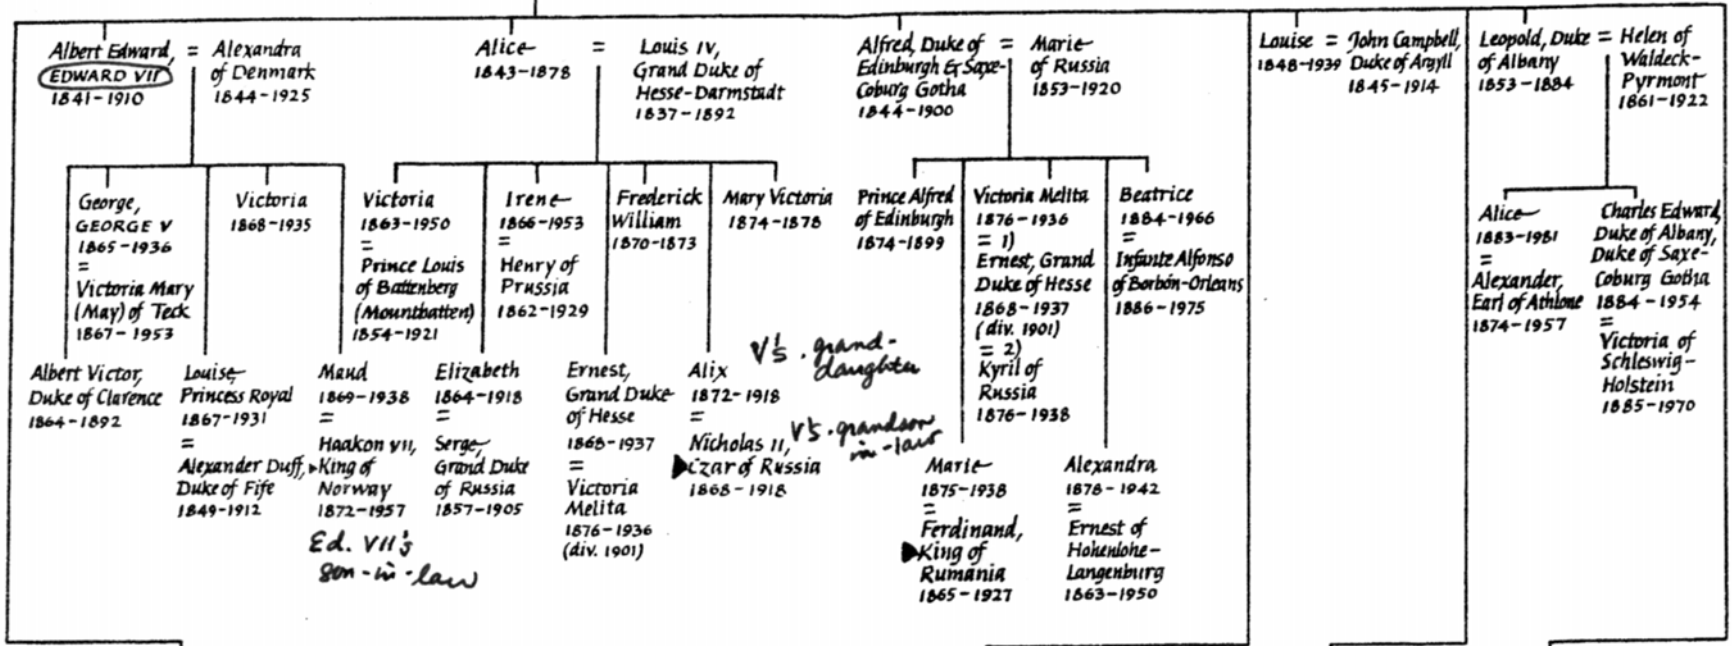

# The Descendants of Victoria *Their Marriages into the Royal Houses of Europe*

VICTORIA = Albert, Prince Consort  
1819-1901 1819-1861

**Victoria, Princess Royal** (1840-1901) = **Frederick III, Emperor of Germany** (1831-1888) *V's. son-in-law*

\* Gustav's second wife was Princess Louise of Battenberg (1889-1965), one of the three children of Victoria's granddaughter (Alice's daughter) Victoria Ex Prince Louis of Battenberg.  
 † Monarchs of other European countries.