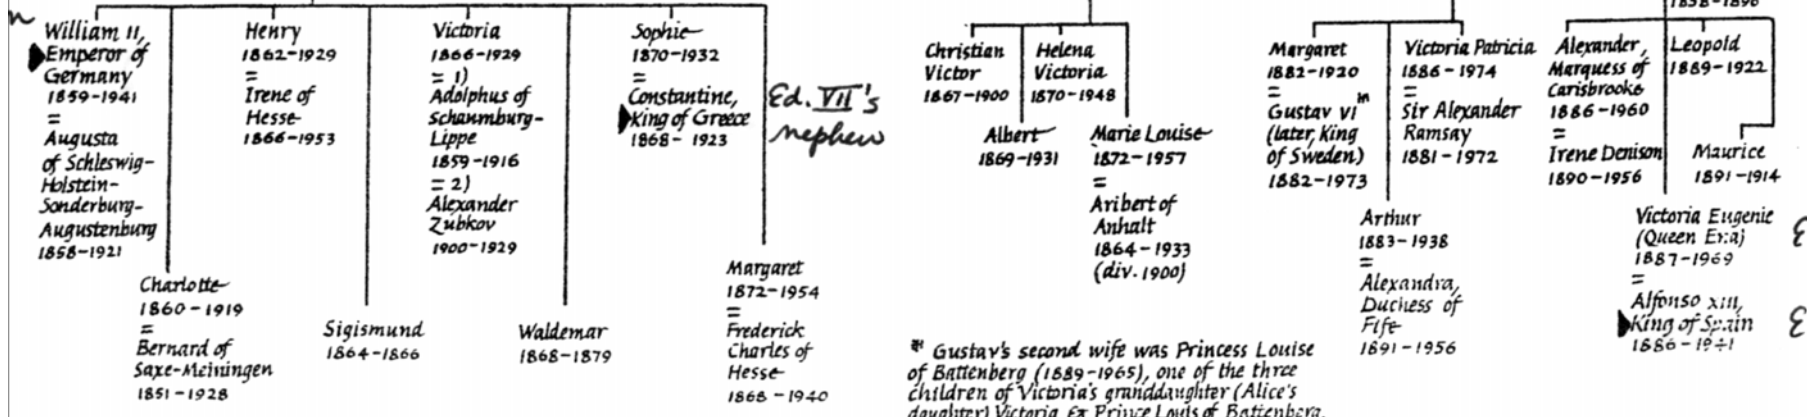

# The Descendants of Victoria *Their Marriages into the Royal Houses of Europe*

VICTORIA = Albert, Prince Consort  
1819-1901 1819-1861

**Victoria, Princess Royal** (1840-1901) = **Frederick III, Emperor of Germany** (1831-1888) *V's. son-in-law*

\* Gustav's second wife was Princess Louise of Battenberg (1889-1965), one of the three children of Victoria's granddaughter (Alice's daughter) Victoria Ex Prince Louis of Battenberg.  
 † Monarchs of other European countries.